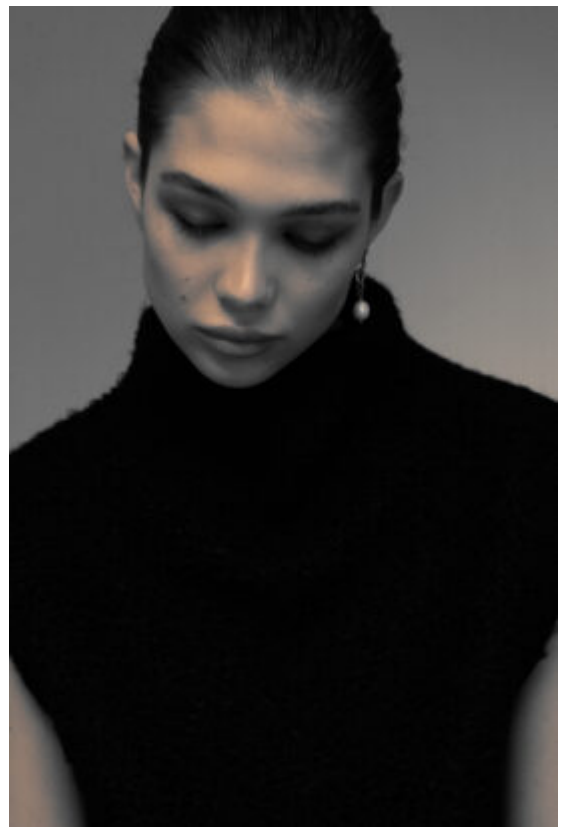

TRUE MODELS

Maria Motina

177 | 83 / 59.5 / 90 / 39 | Light Brown / Green

TRUE MODELS

Maria Motina

177 | 83 / 59.5 / 90 / 39 | Light Brown / Green

TRUE MODELS

Maria Motina

177 | 83 / 59.5 / 90 / 39 | Light Brown / Green