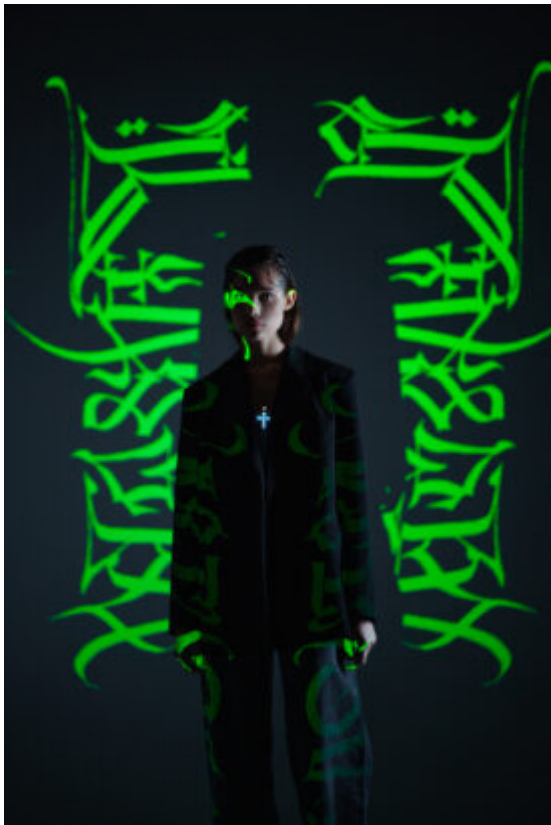

TRUE MODELS

Maria Motina

177 | 83 / 59.5 / 90 / 39 | Light Brown / Green

TRUE MODELS

Maria Motina

177 | 83 / 59.5 / 90 / 39 | Light Brown / Green

TRUE MODELS

Maria Motina

177 | 83 / 59.5 / 90 / 39 | Light Brown / Green