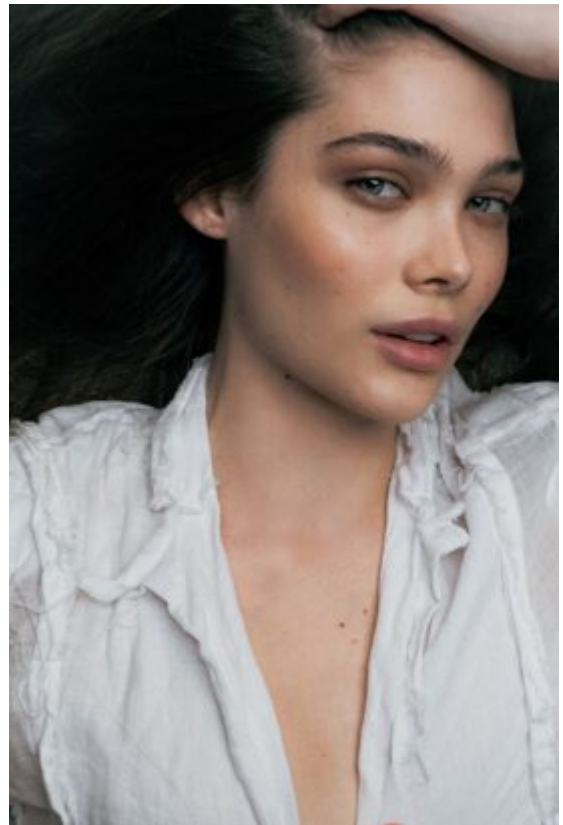

TRUE MODELS

Maria Motina

177 | 83 / 59.5 / 90 / 39 | Light Brown / Green

TRUE MODELS

Maria Motina

177 | 83 / 59.5 / 90 / 39 | Light Brown / Green

TRUE MODELS

Maria Motina

177 | 83 / 59.5 / 90 / 39 | Light Brown / Green