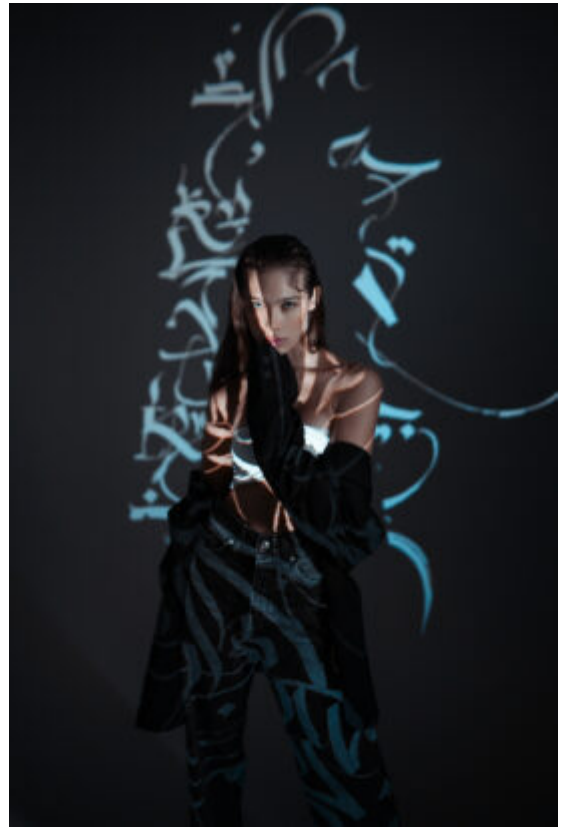

TRUE MODELS

Maria Motina

177 | 83 / 59.5 / 90 / 39 | Light Brown / Green

TRUE MODELS

Maria Motina

177 | 83 / 59.5 / 90 / 39 | Light Brown / Green

TRUE MODELS

Maria Motina

177 | 83 / 59.5 / 90 / 39 | Light Brown / Green