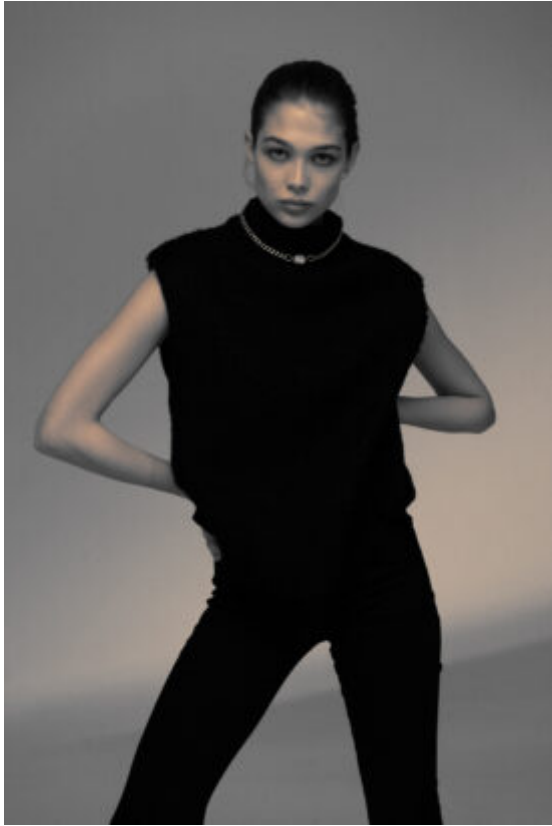

TRUE MODELS

Maria Motina

177 | 83 / 59.5 / 90 / 39 | Light Brown / Green

TRUE MODELS

Maria Motina

177 | 83 / 59.5 / 90 / 39 | Light Brown / Green

TRUE MODELS

Maria Motina

177 | 83 / 59.5 / 90 / 39 | Light Brown / Green